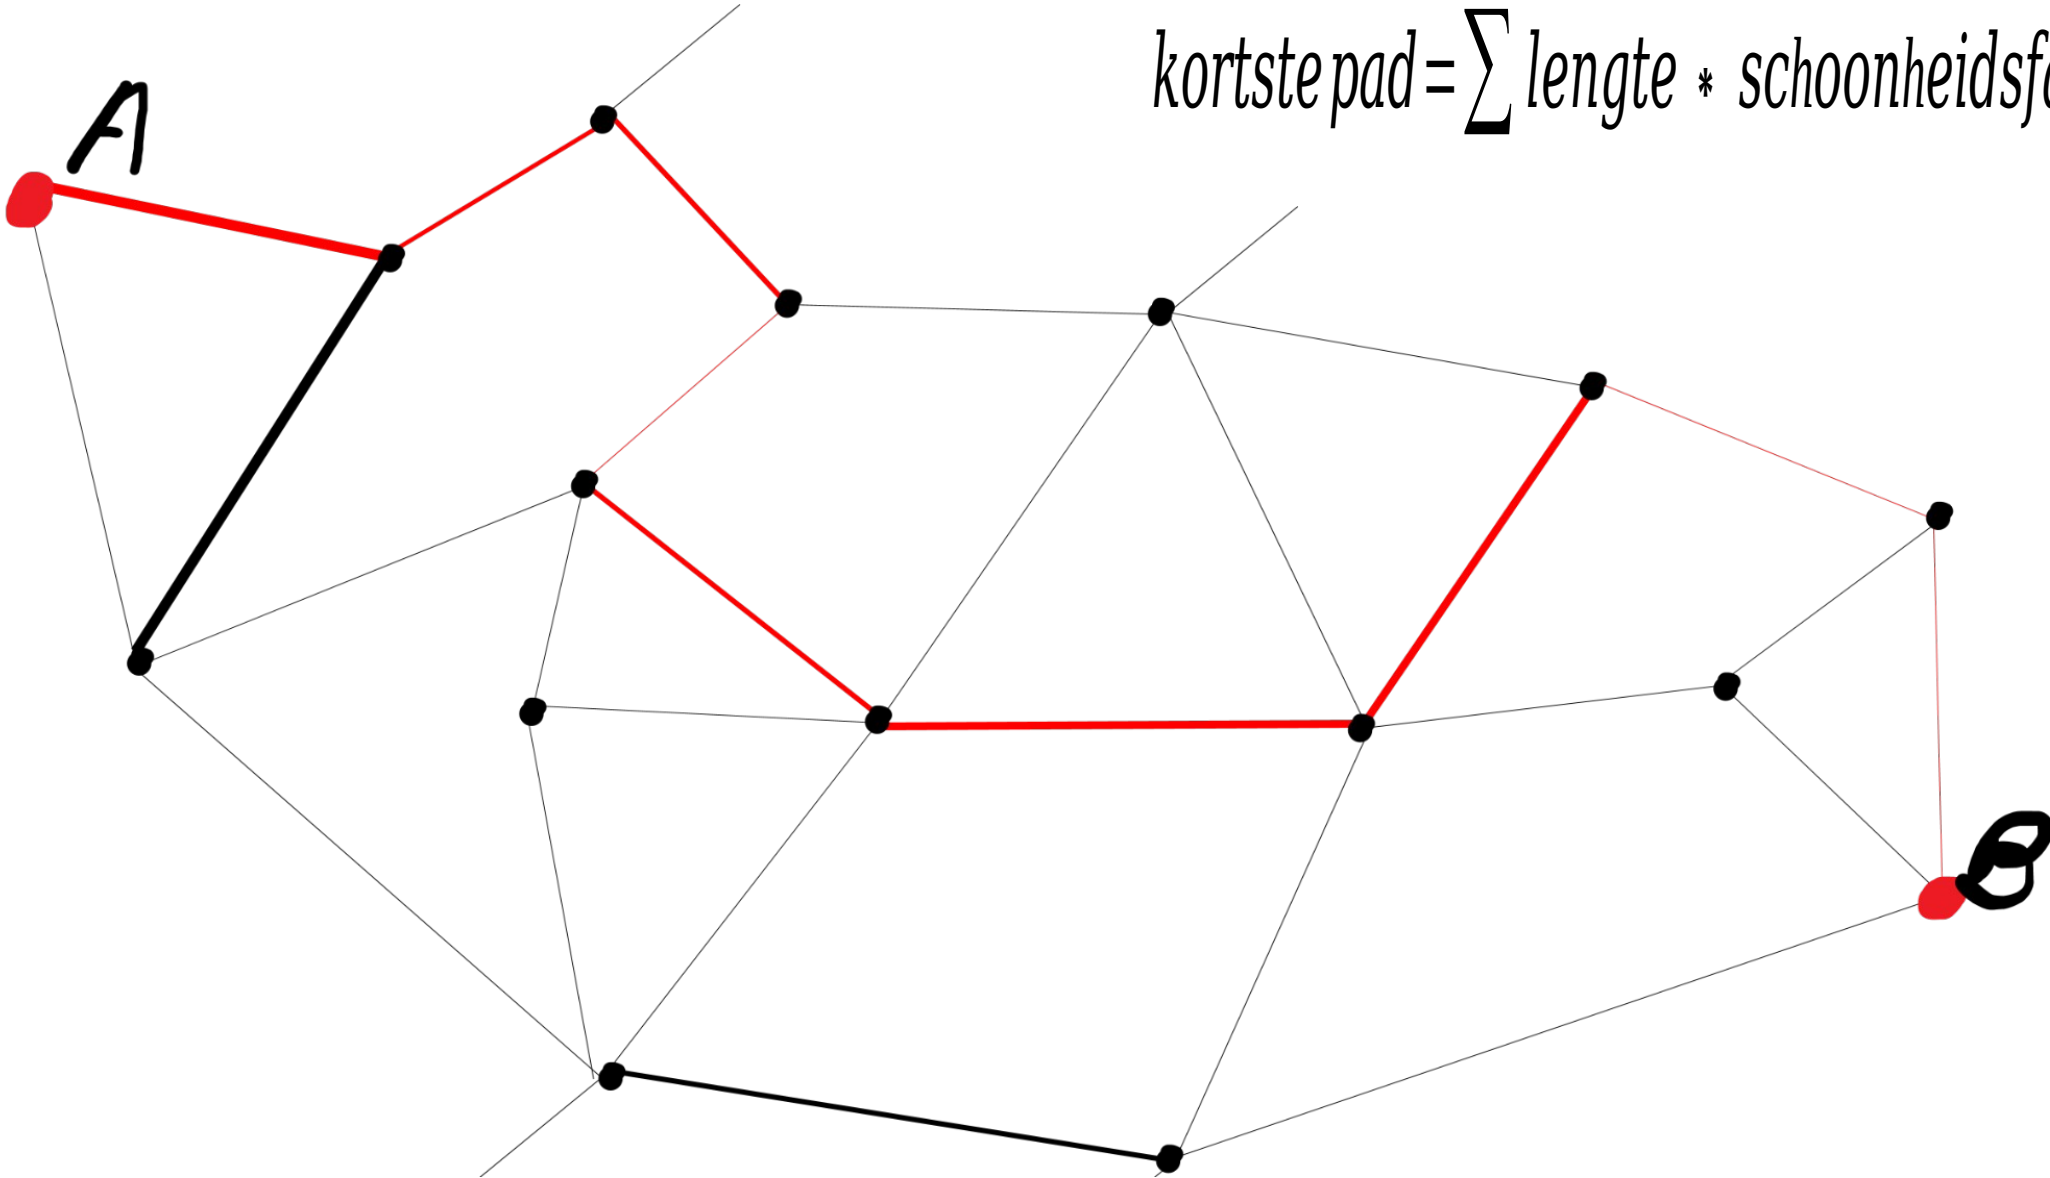

OSM: Kevin@RouteYou

dr. Kevin Baker

GEO team lead

kevin.baker@routeyou.com

$kortste\ pad = \sum lengte * schoonheidsfactor$

The Shortest Path to Happiness: Recommending Beautiful, Quiet, and Happy Routes in the City