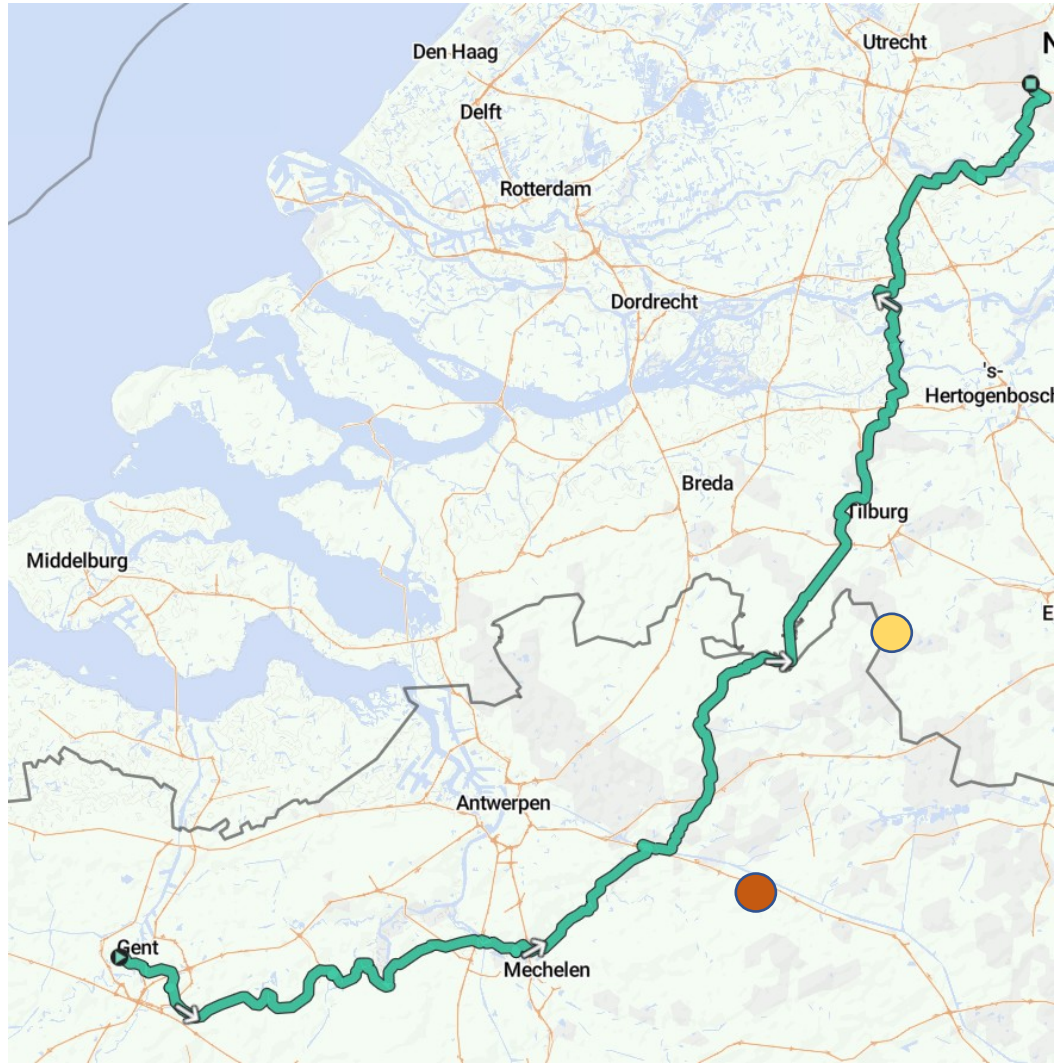

OSM: Kevin@RouteYou

dr. Kevin Baker

GEO team lead

kevin.baker@routeyou.com

$kortste\ pad = \sum lengte * schoonheidsfactor$

The Shortest Path to Happiness: Recommending Beautiful, Quiet, and Happy Routes in the City